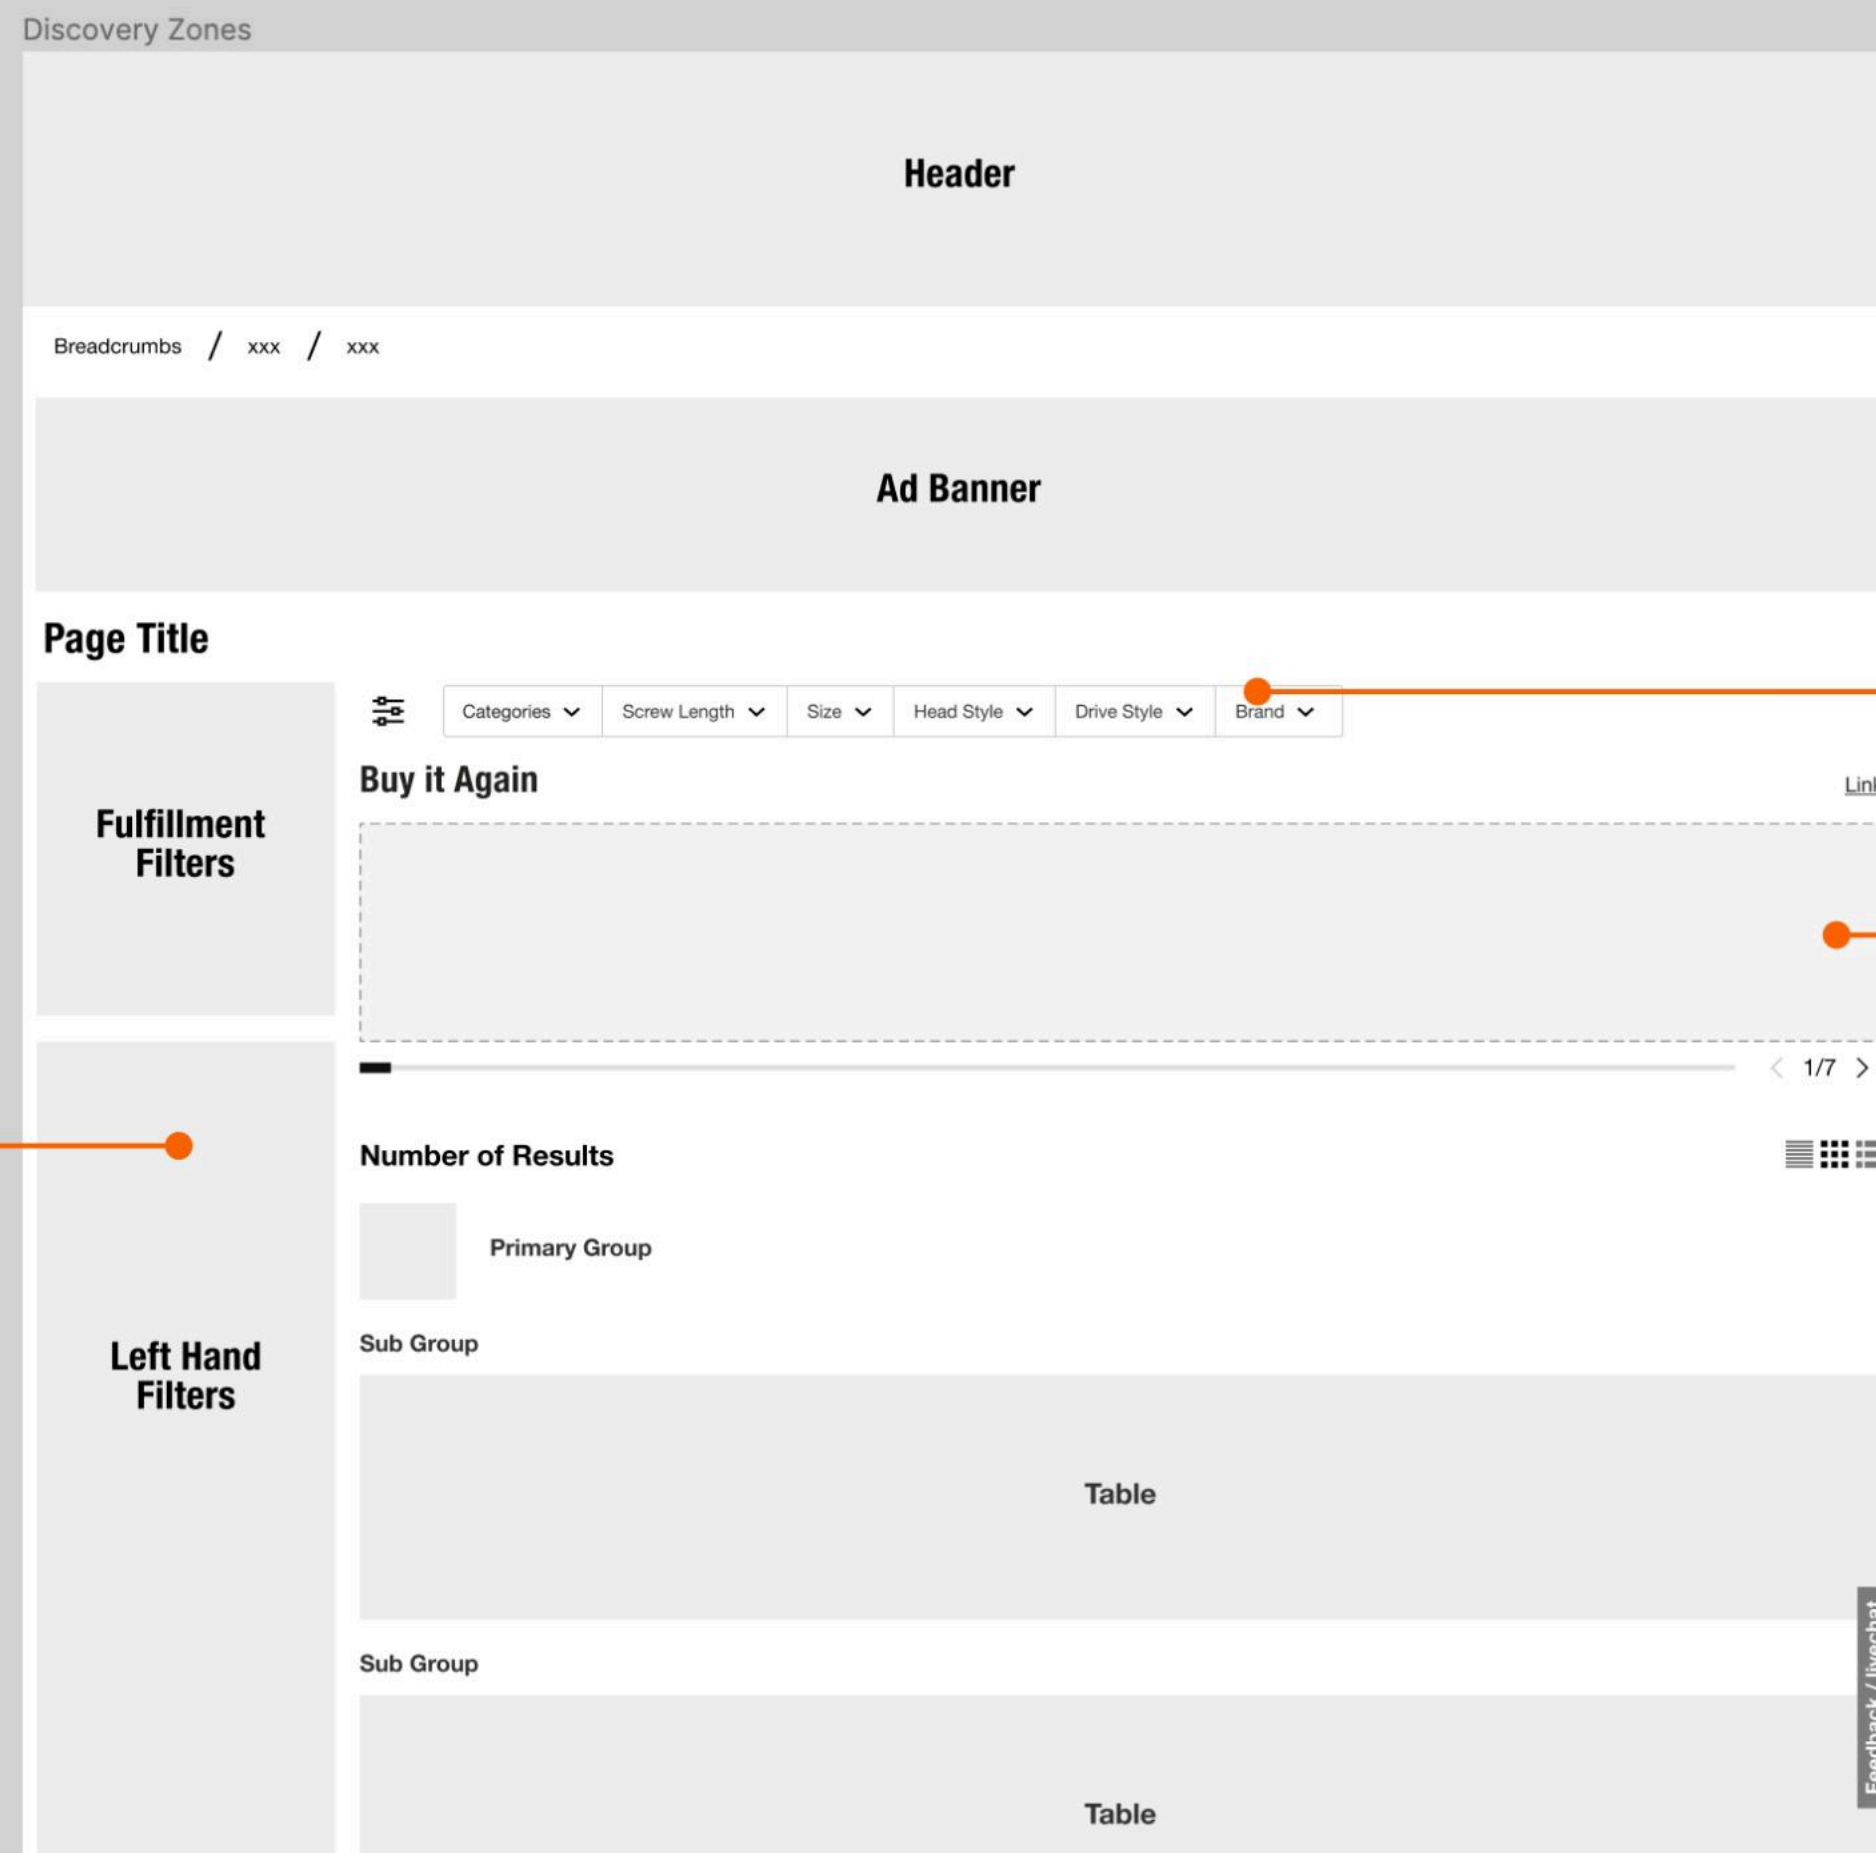

Tableview PLP does not have:

- curated content on top of PLP
- discovery zones
- pagination
- Sort by dropdown
- Service Banner

Tableview PLP