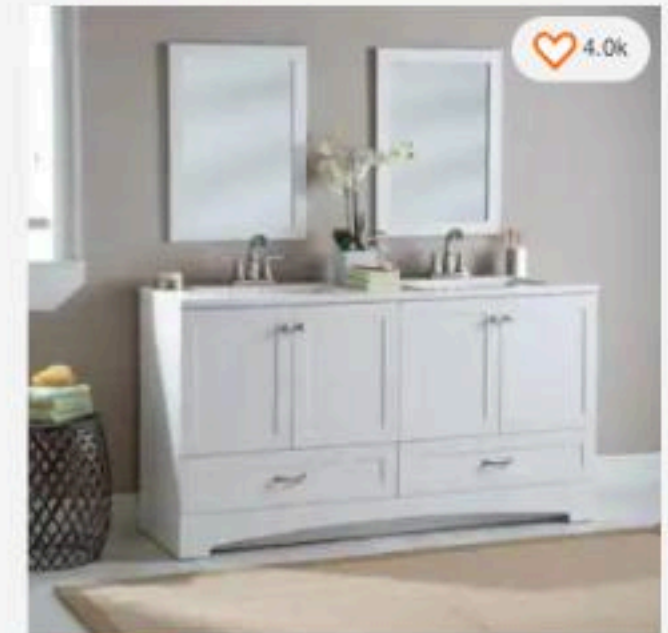

[Learn More](#)

Sponsored

SPECIAL BUY \$2015²³

★★★★★ (64)

Eviva
Aberdeen 60 in. W x 22 in. D x 34 in. H Double Vanity in White with Carrara Marble...

More Options Available

- Pickup
Free ship to store
- Delivery
Free