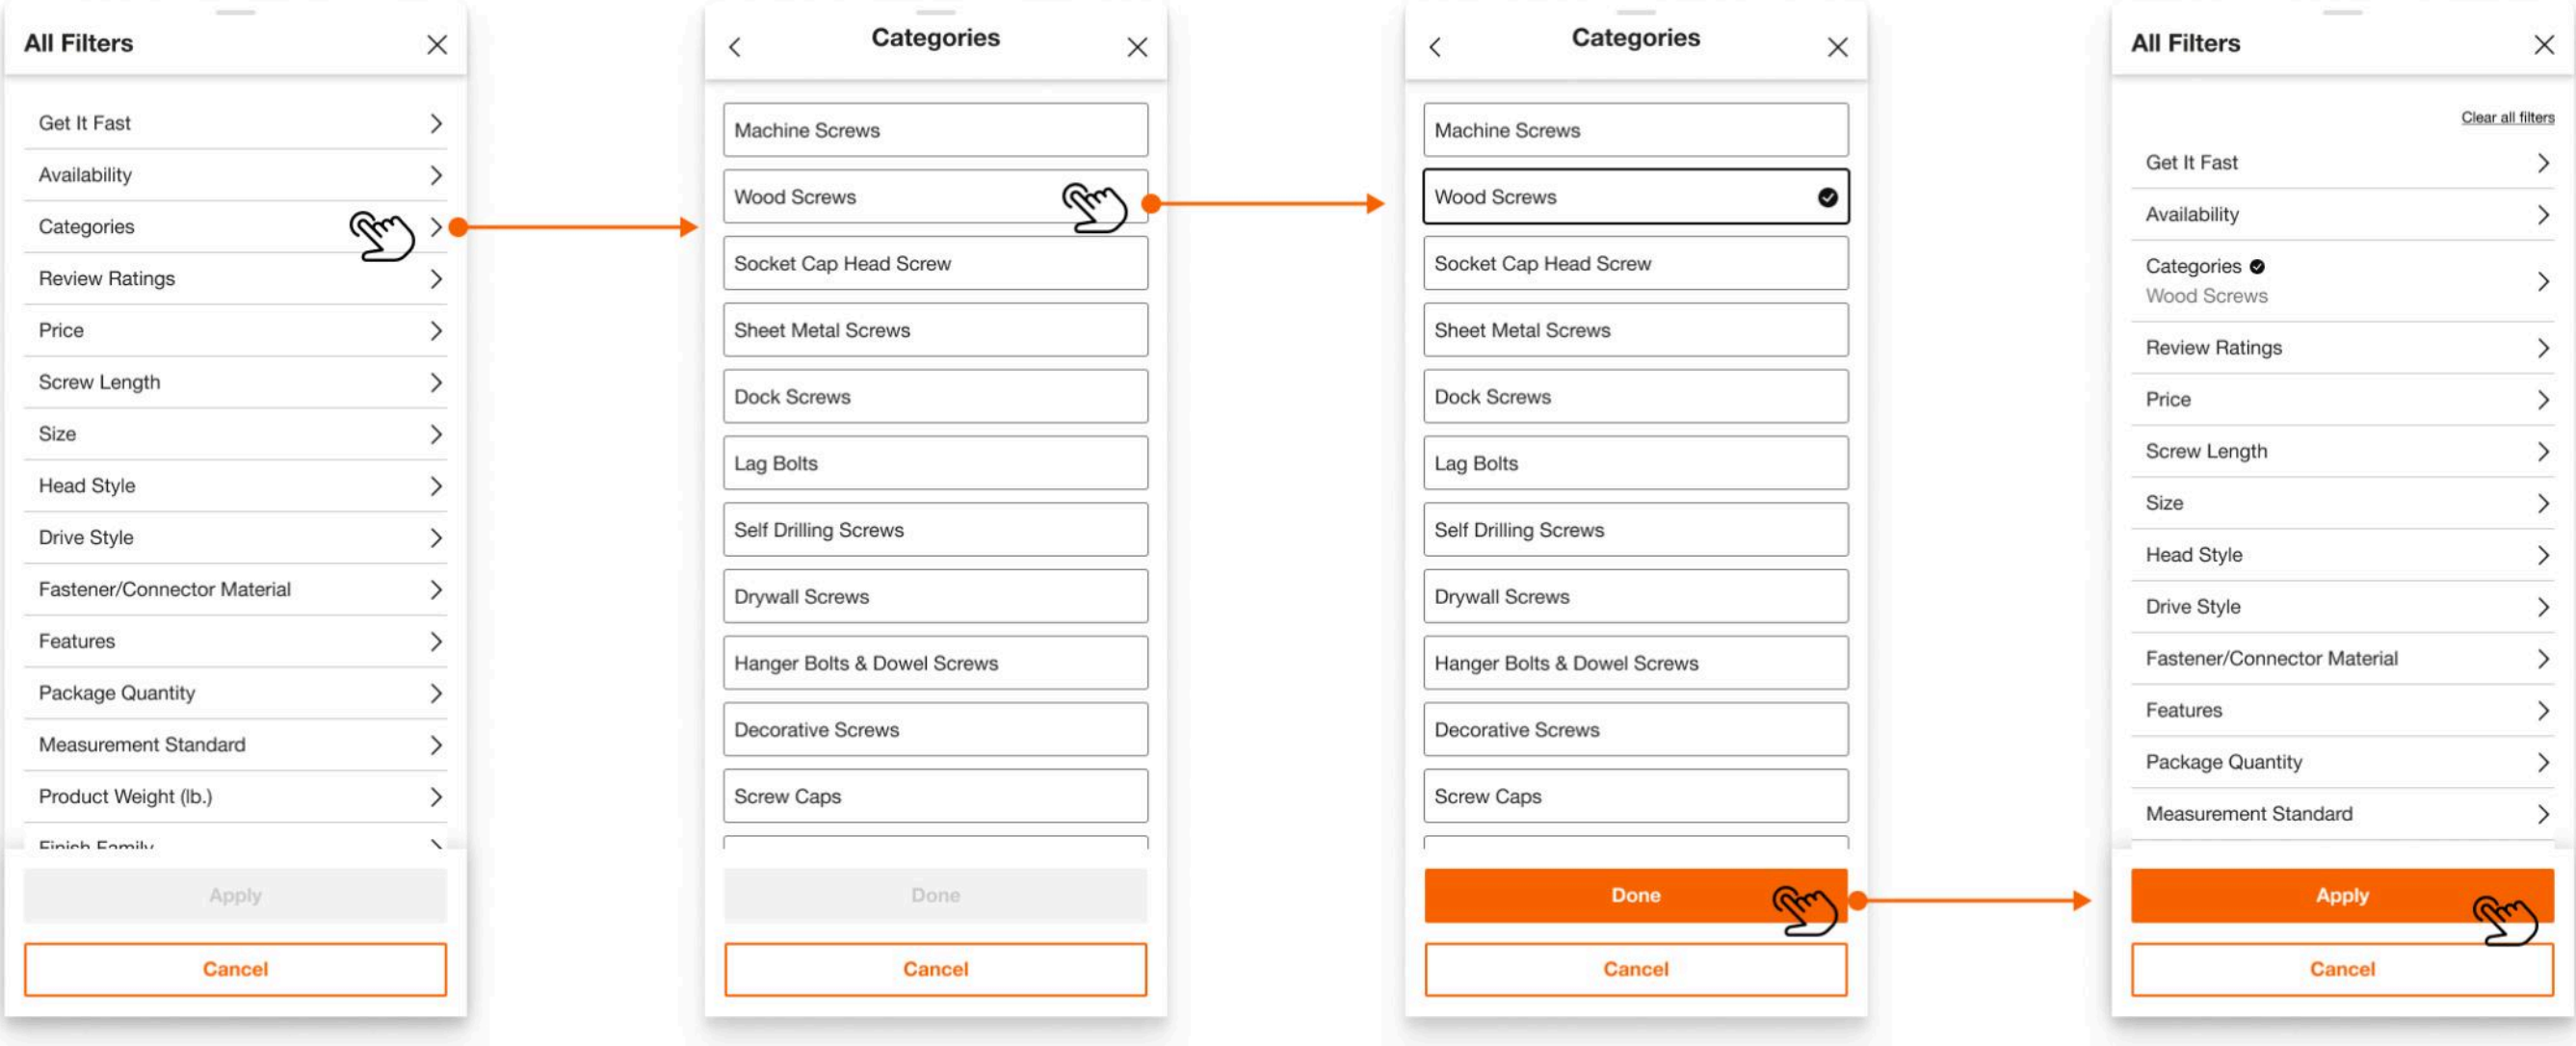

What We Learned

INCONSISTENCY

The Filter Drawer is severely inconsistent today throughout app, mobile web, and desktop experiences from an inconsistent look and feel, to interactions and layouts.

HARD REFRESHES

Upon selecting a filter option, a hard refresh occurs on the PLP which is jarring. It can also vary depending on the medium you are viewing the filters.

NO MULTI-SELECT

Our current platform does not offer an intuitive multi-select capability. Therefore it is very difficult help the customer narrow down their choices with ease.

NEW FILTER DRAWERS DRAWERS

EXAMPLE FLOWS

Customer selects from a single filter dimension

Customer selects from a multiple filter dimensions

FULFILLMENT FILTERS

What We Learned

55%

ENGAGEMENT SITEWIDE