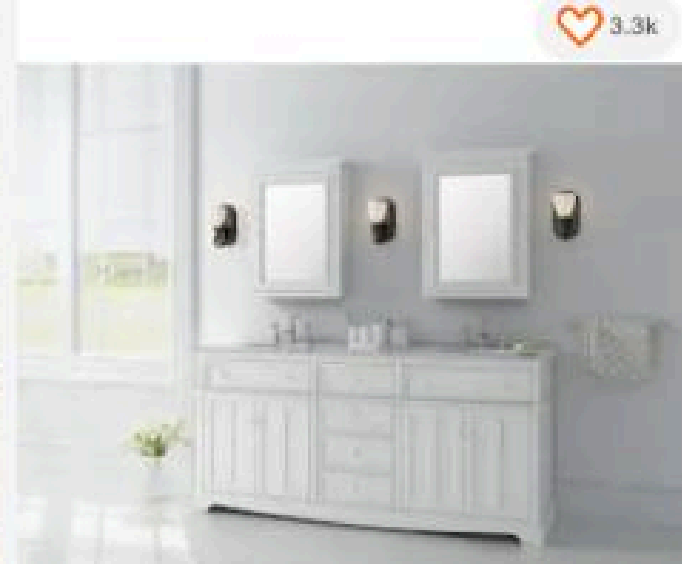

Home Decorators Collection

Fremont 49 in. W in 22 in. D x 34 in. H Vanity in Navy Blue with Grey Granite Top and White Sink

Shop this Collection

Pickup
Unavailable at Maspeth, NY

Delivery
Free

Add to Cart

Compare