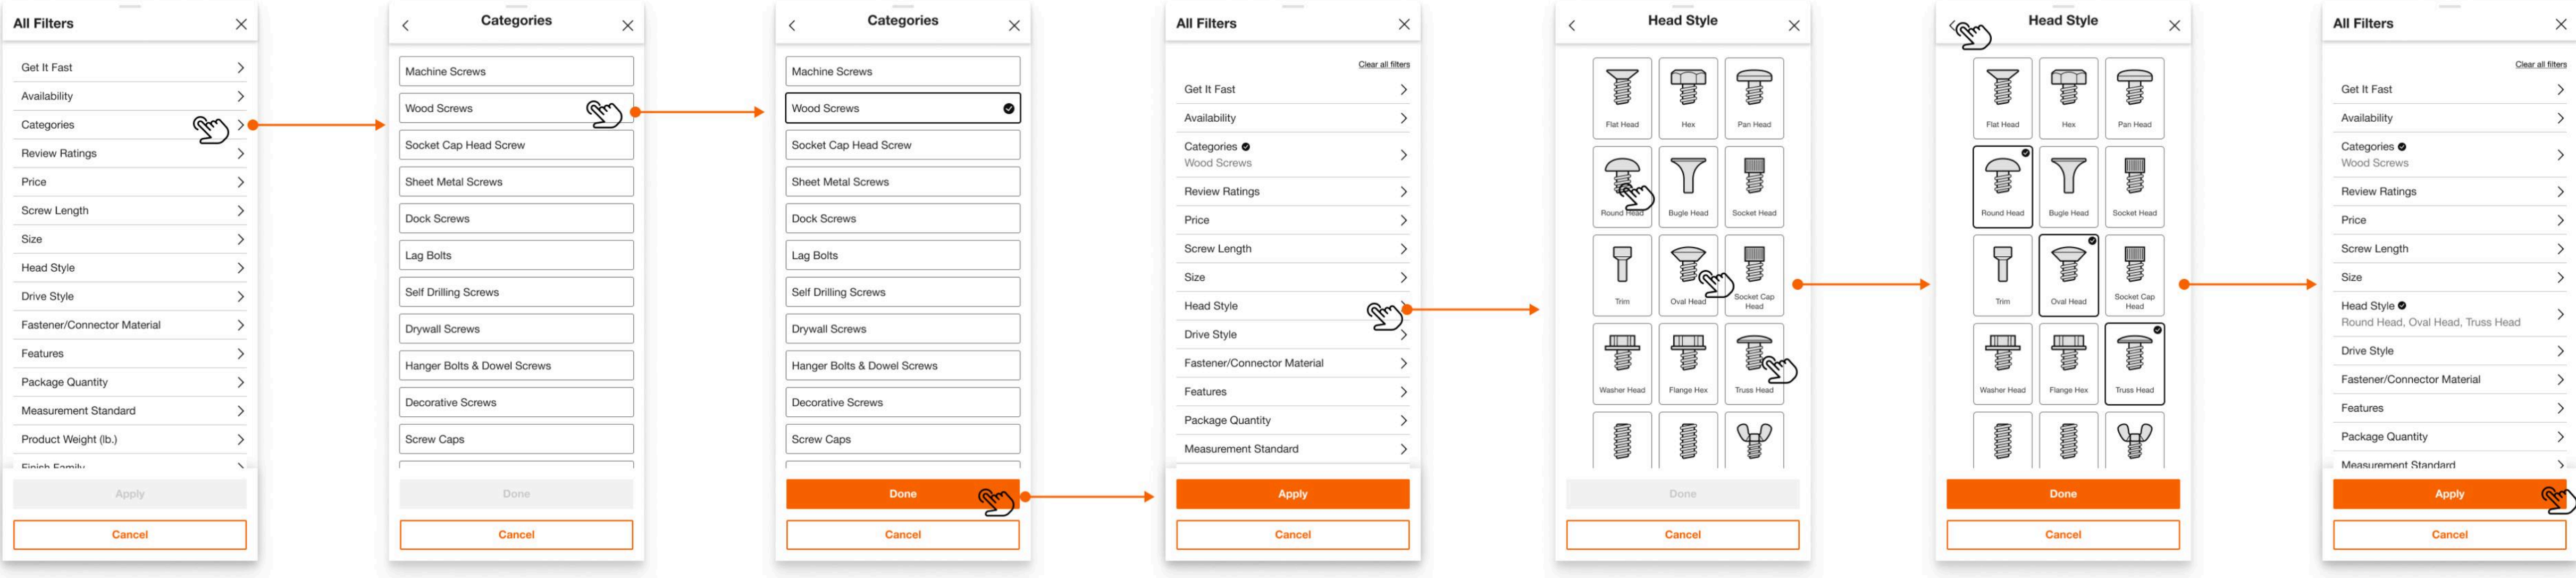

What We Learned

INCONSISTENCY

The Filter Drawer is severely inconsistent today throughout app, mobile web, and desktop experiences from an inconsistent look and feel, to interactions and layouts.

HARD REFRESHES

Upon selecting a filter option, a hard refresh occurs on the PLP which is jarring. It can also vary depending on the medium you are viewing the filters.

NO MULTI-SELECT

Our current platform does not offer an intuitive multi-select capability. Therefore it is very difficult help the customer narrow down their choices with ease.

NEW FILTER DRAWERS DRAWERS

EXAMPLE FLOWS

Customer selects from a single filter dimension

Customer selects from a multiple filter dimensions

FULFILLMENT FILTERS

What We Learned

55%

ENGAGEMENT SITEWIDE