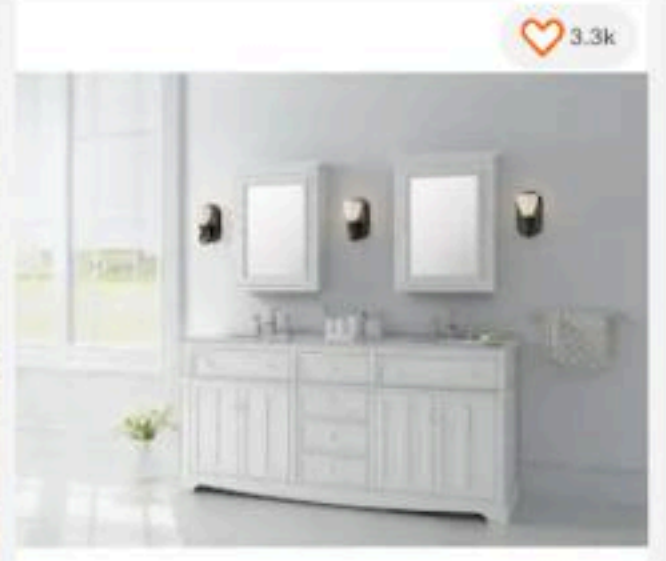

More Options Available

$1599⁰⁰ ~~$1999.00~~ Save $400.00 (20%)
Limit 5 per order

★★★★★ (864)

Home Decorators Collection
Fremont 72 in. W x 22 in. D x 34 in. H
Freestanding Bath Vanity in White with
Gray Granite Top
[Shop this Collection](#)

- ☒ Pickup
  Free ship to store
- ☒ Delivery
  Free

[Add to Cart](#)

☐ Compare